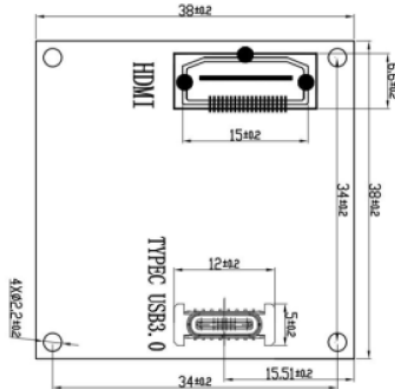

Controllable Features

Brightness, Contrast, Saturation, Hue, Sharpness, Gain, Gamma, White Balance, Backlight Contrast, Exposure

Cable length	Default 1.5 Meter USB Cable
Module Size	38*38mm
<b>WORKING CONDITION</b>	
Power Consumption	USB DC 5V Supply
Operating Temperature	--20°C ~ 60°C
Storage Temperature	--20°C ~ 85°C
Humidity	-80 ~85%

# PRODUCT DIMENSION

HSF

Top view

Side view

Bottom view

REV.	ECN. NO./Description	Date.	APPD
A0	First Released	2021/9/9	LEO

主 上	焦距 (EFL)	3.24MM	(Module Size)	38X38	<b>SUPERTEK</b> Supertek Co., Limited	
主 上	半徑 (F.ND)	2.7	Output Format	MJPEG, YUY2, H264		
要 參	視角 (View Angle)	88.2°			TIME	SPEC
參 數	鏡頭結構 (Lens Structure)	4.52D+R 65.0mm			MEMORISE	
	像素尺寸 (Pixel Size)	1.45um(H) x 1.45um(V)			CHD:	ST10-415FP-3.0
	感光元件 (Chip Type)	1/2.8" CMOS IMX415			DR:	
	像素尺寸 (Resolution)	3840HX2160V			SCALE: 1:1	PAGE: 1/1
					UNIT: mm	REV: A0