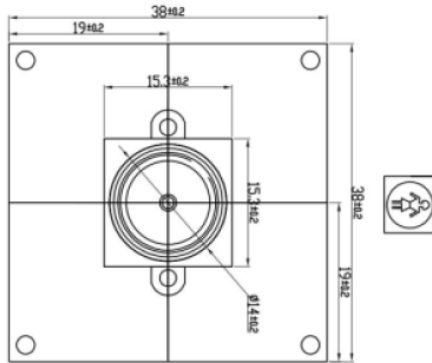

### SPECIFICATION

Image Sensor	1/2.8-inch CMOS Sensor IMX 415
Pixel Size	1.45*1.45µm
Resolution	8.0 Megapixel 3840H*2160V
Output Format	MJPEG, YUY2, H264
FOV	DFOV 88.2°
Lens	EFL: 3.24mm, F/No: 2.7, 4G2P+IR 650nm
Focus type	Fixed Focus/ Manual Focus
Shutter type	Electronic Rolling Shutter
Image Color	Color
Interface	USB3.0 Type-C and High Definition Interface Support Synchronous Display
Scan Speed	0.1s
Output & Power Supply	High Speed USB3.0
Power Socket	5 pin 1.25mm USB connector
Supported OS	UVC-compliant, Plug and Play for Windows, Android, Linux, Mac OS, etc.

Controllable Features

Brightness, Contrast, Saturation, Hue, Sharpness, Gain, Gamma, White Balance, Backlight Contrast, Exposure

Cable length	Default 1.5 Meter USB Cable
Module Size	38*38mm
<b>WORKING CONDITION</b>	
Power Consumption	USB DC 5V Supply
Operating Temperature	--20°C ~ 60°C
Storage Temperature	--20°C ~ 85°C
Humidity	-80 ~85%

FORMAT	RESOLUTION	FRAME RATE
<b>MJPEG</b>	3840*2160(4K)	60FPS
	2560*1440(2K)	60FPS
	1920*1080 (1080P)	60FPS
	1280*720 (720P)	60FPS
	640*480 (VGA)	60FPS
<b>YUY2</b>	3840*2160(4K)	15FPS
	2560*1440(2K)	30FPS
	1920*1080 (1080P)	60FPS
	1280*720 (720P)	60FPS
	640*480 (VGA)	60FPS
<b>H.264</b>	3840*2160(4K)	60FPS
	2560*1440(2K)	60FPS

# PRODUCT DIMENSION

HSF

Top view

Side view

Bottom view

REV.	ECN. NO./Description	Date.	APPD
A0	First Released	2021/9/9	LEO

主 上	焦距 (EFL)	3.24MM	(Module Size)	38X38	<b>SUPERTEK</b> Supertek Co., Limited	
主 上	半徑 (F.ND)	2.7	Output Format	MJPEG, YUY2, H264		
要 參	視角 (View Angle)	88.2°			TIME	SPEC
參 數	鏡頭結構 (Lens Structure)	4.52D+R 65.0mm			MEMORISE	
	像素尺寸 (Pixel Size)	1.45um(H) x 1.45um(V)			CHD:	ST10-415FP-3.0
	感光元件 (Chip Type)	1/2.8" CMOS IMX415			DR:	
	像素尺寸 (Resolution)	3840HX2160V			SCALE: 1:1	PAGE: 1/1
					UNIT: mm	REV: A0