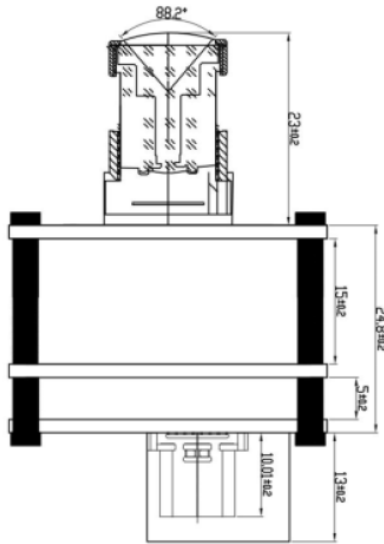

Controllable Features

Brightness, Contrast, Saturation, Hue, Sharpness, Gain, Gamma, White Balance, Backlight Contrast, Exposure

Cable length	Default 1.5 Meter USB Cable
Module Size	38*38mm
<b>WORKING CONDITION</b>	
Power Consumption	USB DC 5V Supply
Operating Temperature	--20°C ~ 60°C
Storage Temperature	--20°C ~ 85°C
Humidity	-80 ~85%

FORMAT	RESOLUTION	FRAME RATE
<b>MJPEG</b>	3840*2160(4K)	60FPS
	2560*1440(2K)	60FPS
	1920*1080 (1080P)	60FPS
	1280*720 (720P)	60FPS
	640*480 (VGA)	60FPS
<b>YUY2</b>	3840*2160(4K)	15FPS
	2560*1440(2K)	30FPS
	1920*1080 (1080P)	60FPS
	1280*720 (720P)	60FPS
	640*480 (VGA)	60FPS
<b>H.264</b>	3840*2160(4K)	60FPS
	2560*1440(2K)	60FPS

# PRODUCT DIMENSION

HSF

Top view

Side view

Bottom view

REV.	ECN. NO./Description	Date.	APPD
A0	First Released	2021/9/9	LEO

主 上	焦距 (EFL)	3.24MM	(Module Size)	38X38	<b>SUPERTEK</b> Supertek Co., Limited	
主 上	半徑 (F.ND)	2.7	Output Format	MJPEG, YUY2, H264		
要 參	視角 (View Angle)	88.2°			TIME	SPEC
參 數	鏡頭結構 (Lens Structure)	4.52D+R 65.0mm			MEMORISE	
	像素尺寸 (Pixel Size)	1.45um(H) x 1.45um(V)			CHD:	ST10-415FP-3.0
	感光元件 (Chip Type)	1/2.8" CMOS IMX415			DR:	
	像素尺寸 (Resolution)	3840HX2160V			SCALE: 1:1	PAGE: 1/1
					UNIT: mm	REV: A0