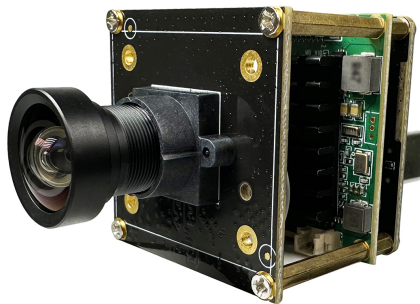

# ST10-415FF-U3-4K60

## Supertek 4K HDMI USB3.0 Camera Module

### SPECIFICATION

Image Sensor	1/2.8-inch CMOS Sensor IMX 415
Pixel Size	1.45*1.45µm
Resolution	8.0 Megapixel 3840H*2160V
Output Format	MJPEG, YUY2, H264
FOV	DFOV 88.2°
Lens	EFL: 3.24mm, F/No: 2.7, 4G2P+IR 650nm
Focus type	Fixed Focus/ Manual Focus
Shutter type	Electronic Rolling Shutter
Image Color	Color
Interface	USB3.0 Type-C and High Definition Interface Support Synchronous Display
Scan Speed	0.1s
Output & Power Supply	High Speed USB3.0
Power Socket	5 pin 1.25mm USB connector
Supported OS	UVC-compliant, Plug and Play for Windows, Android, Linux, Mac OS, etc.

Controllable Features

Brightness, Contrast, Saturation, Hue, Sharpness, Gain, Gamma, White Balance, Backlight Contrast, Exposure

Cable length	Default 1.5 Meter USB Cable
Module Size	38*38mm
<b>WORKING CONDITION</b>	
Power Consumption	USB DC 5V Supply
Operating Temperature	--20°C ~ 60°C
Storage Temperature	--20°C ~ 85°C
Humidity	-80 ~85%